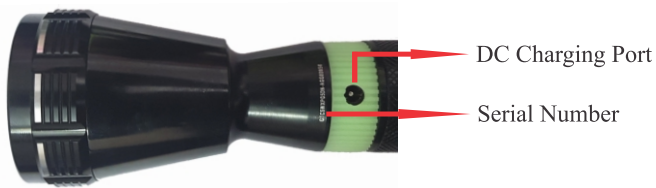

HAND HELD LED FLASH LIGHT

LED	5 W White Cree XPG
Model	SG-5D-005
Range	Upto 2000 Mtrs.
Running Time	Upto 6 Hrs on High and 12 Hrs on Low
Front Glass	TOUGHEND
Body Color	Black
Working Voltage	DC 6 V
Charging Time	6 Hours
Battery Rating Capacity	5xD Size 5000 mAH
Power Adapter- Input Voltage	Ac 110-240V
Power Adapter- Output Voltage & Current	6.5 V/1 A
Body Material	Aluminum alloy
Weight	1.12 KG (Approx.)
Switch (3 Mode)	High / Low / Flash
Battery Type	Ni-CD
Length	46 cm
Warranty	1 Year